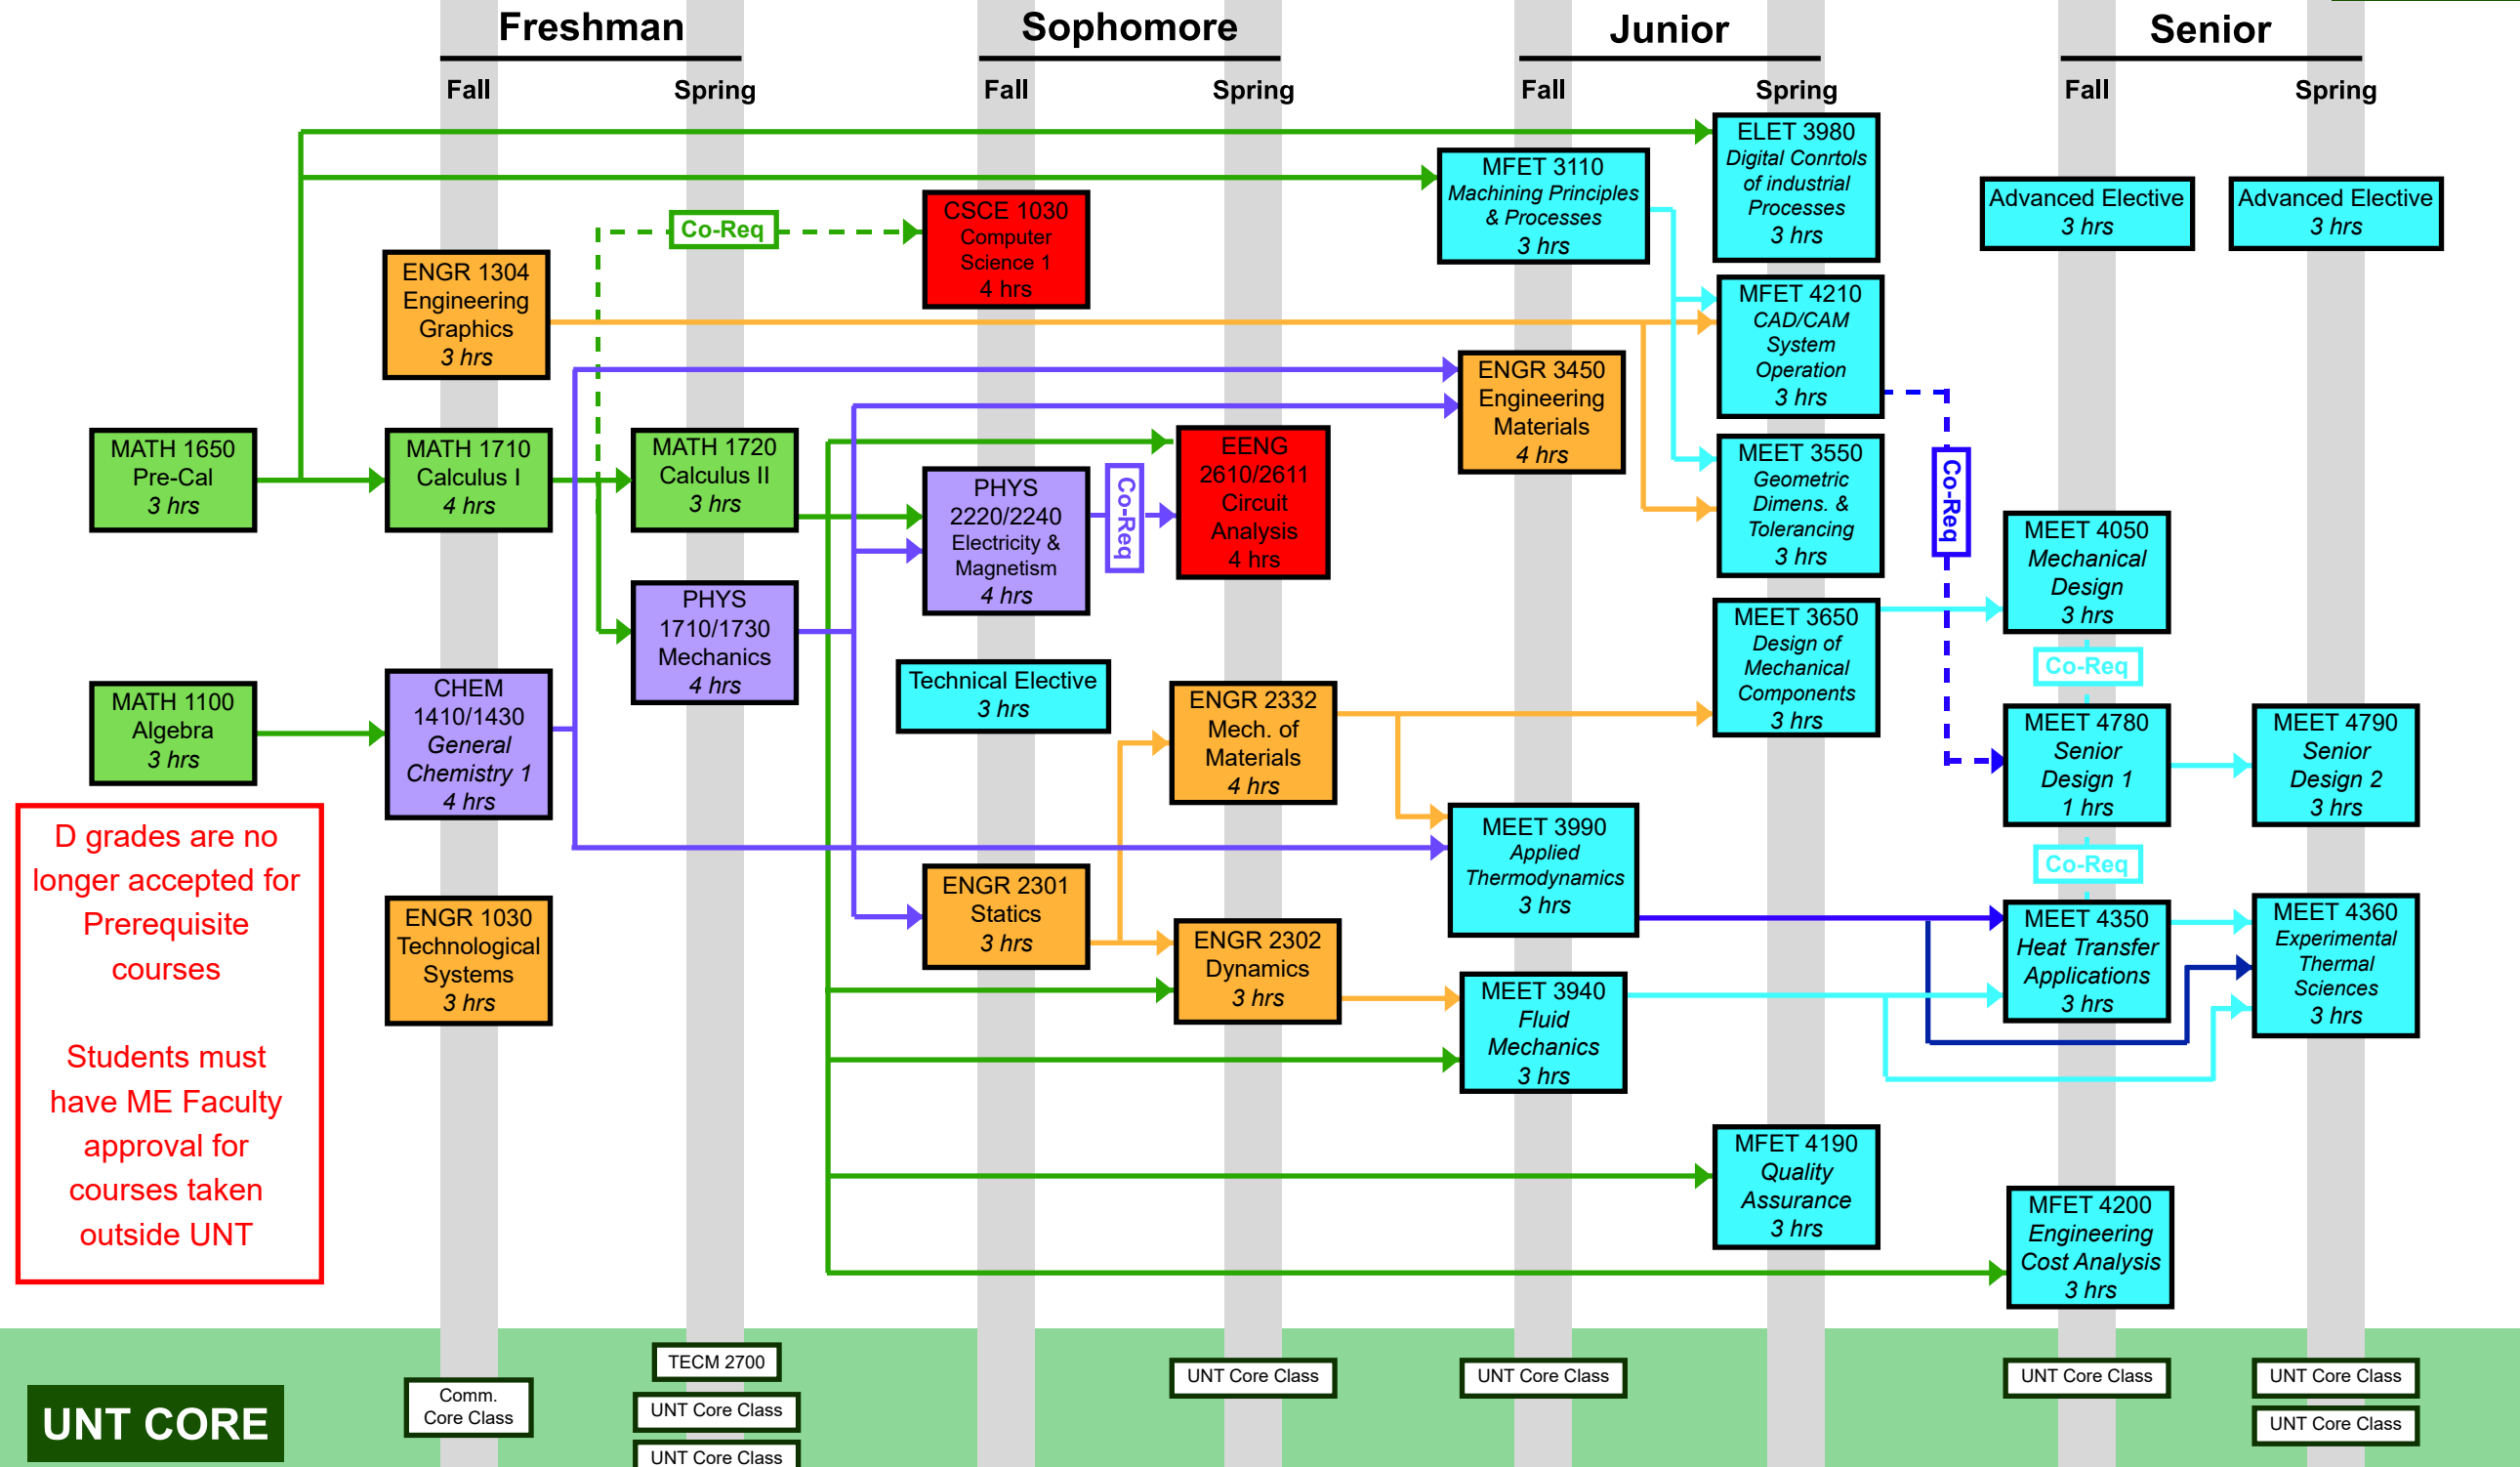

# Mechanical Engineering Technology BSET - 2021 FALL - 2022 SPRING -

**123 hrs**

D grades are no longer accepted for Prerequisite courses

Students must have ME Faculty approval for courses taken outside UNT